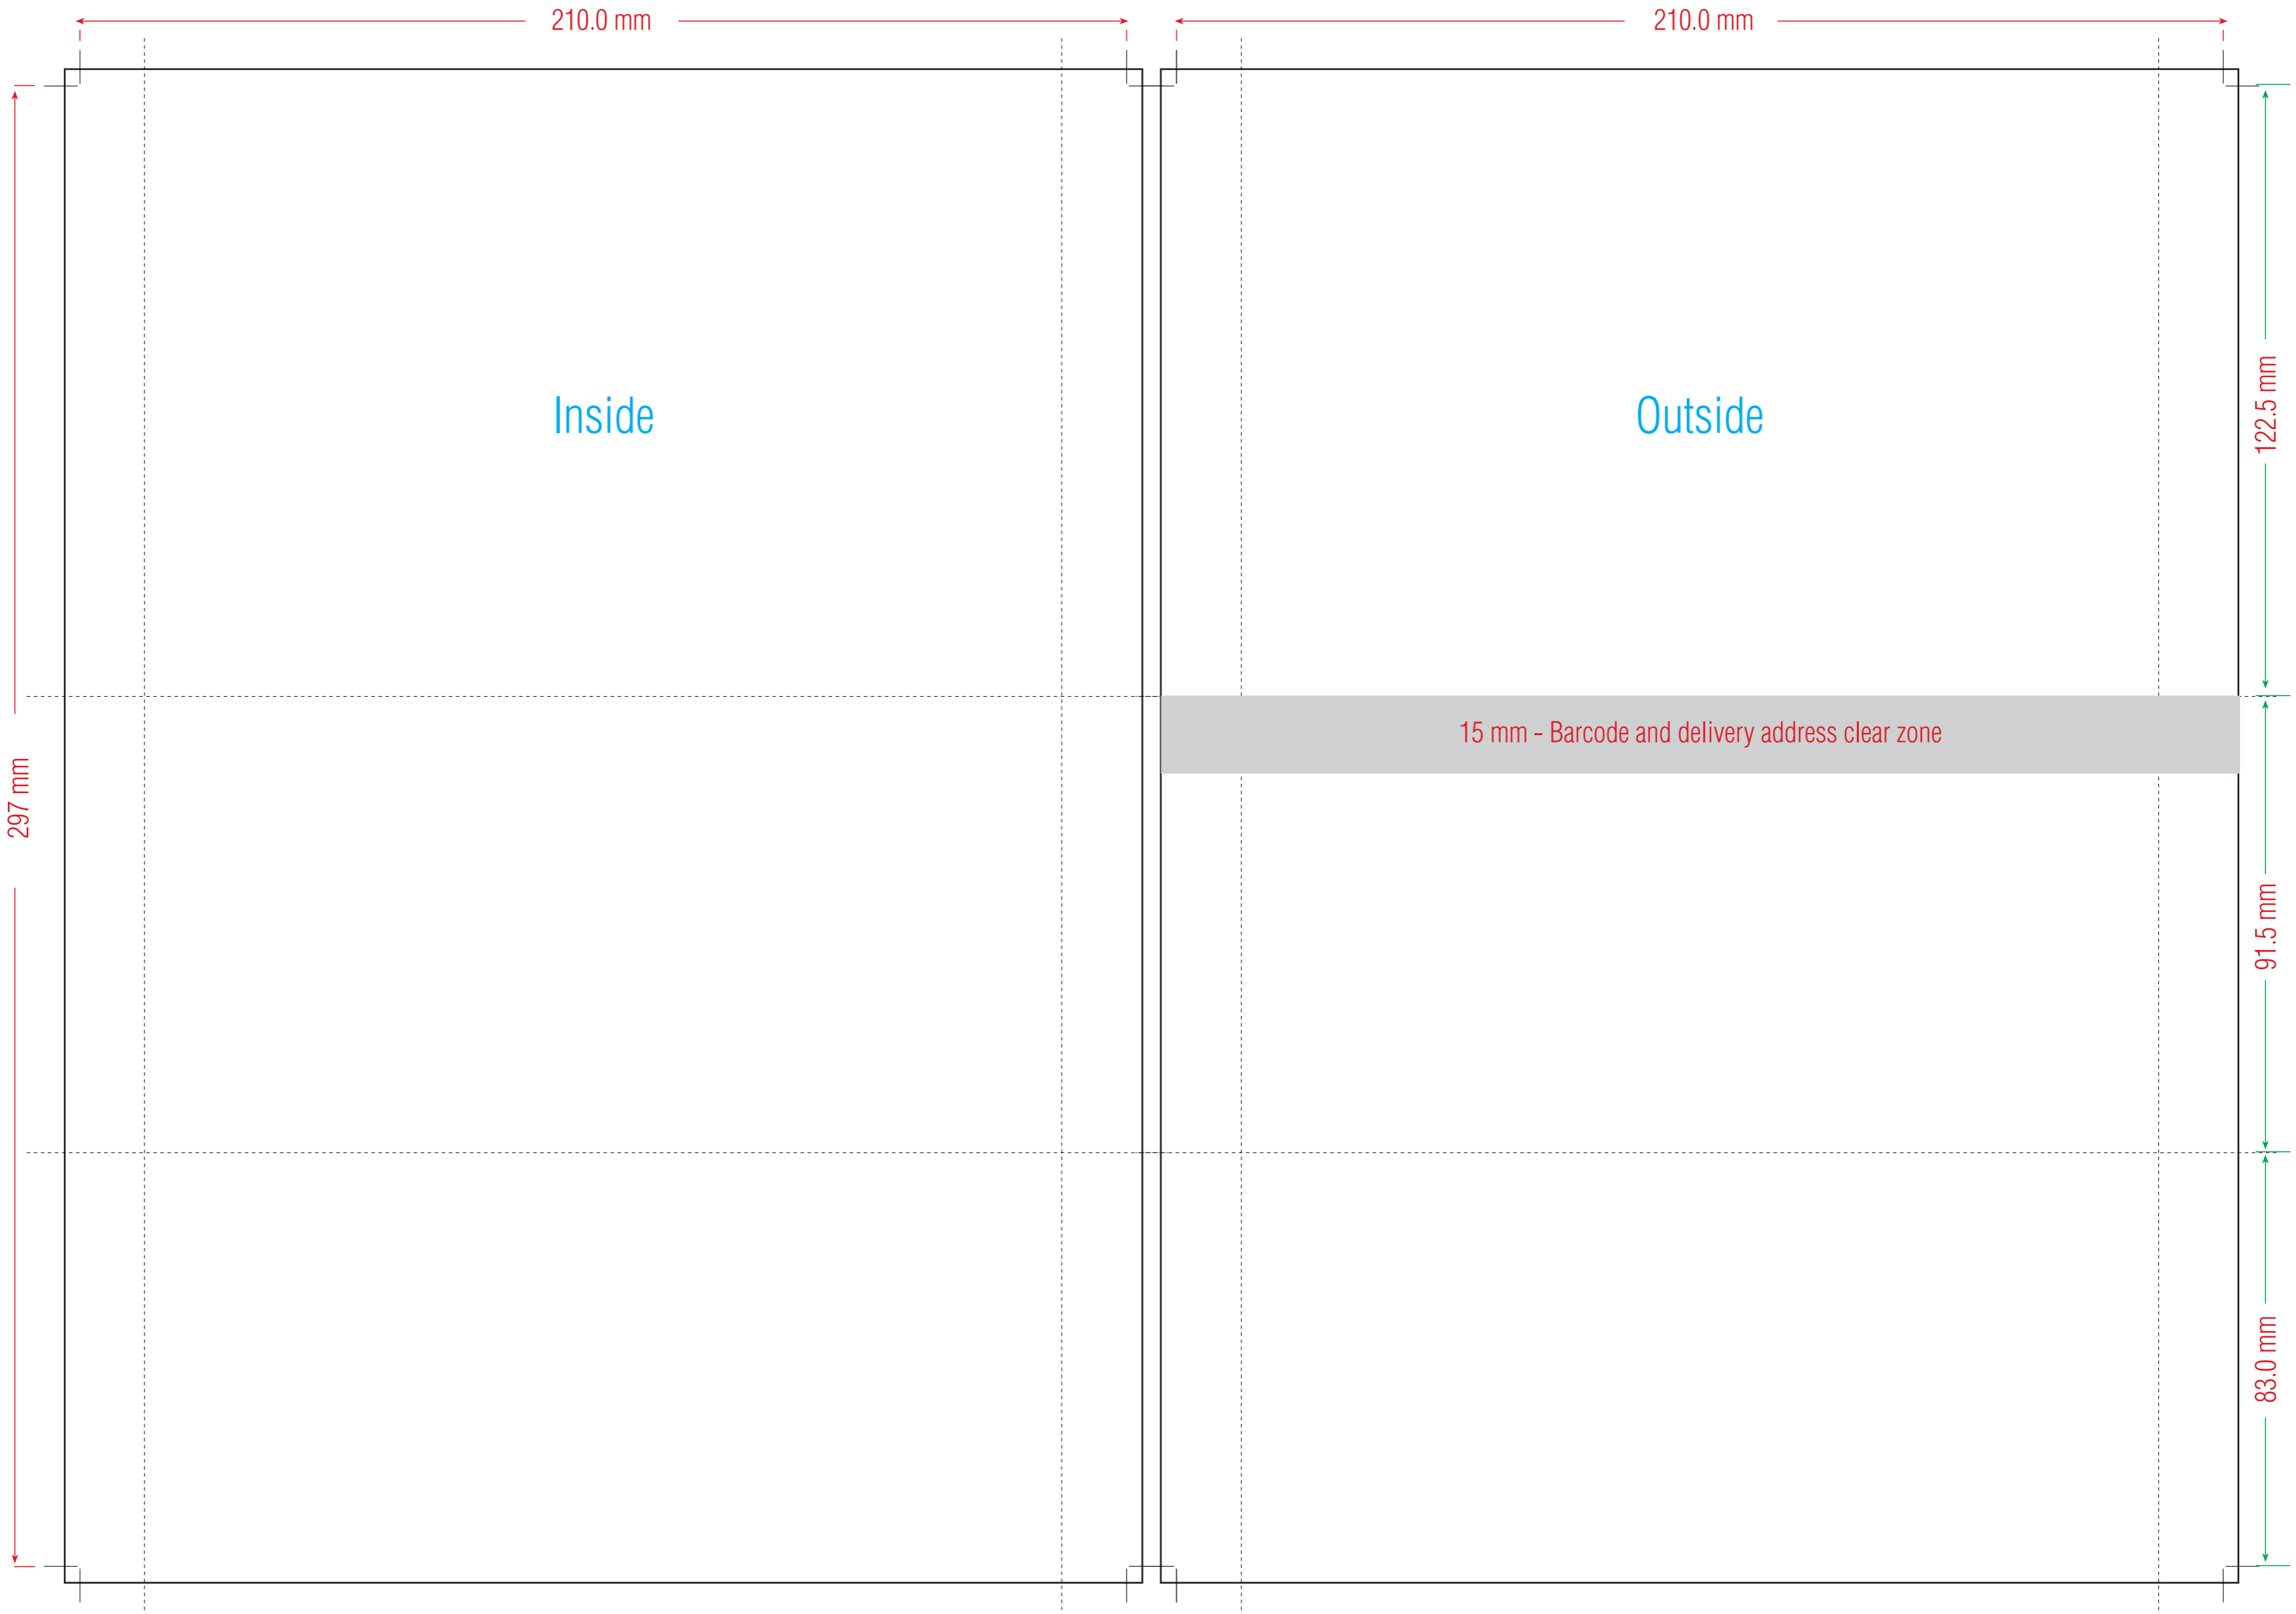

graiffer **A4-11**

Inside

Outside

15 mm - Barcode and delivery address clear zone

210.0 mm

210.0 mm

297 mm

122.5 mm

91.5 mm

83.0 mm